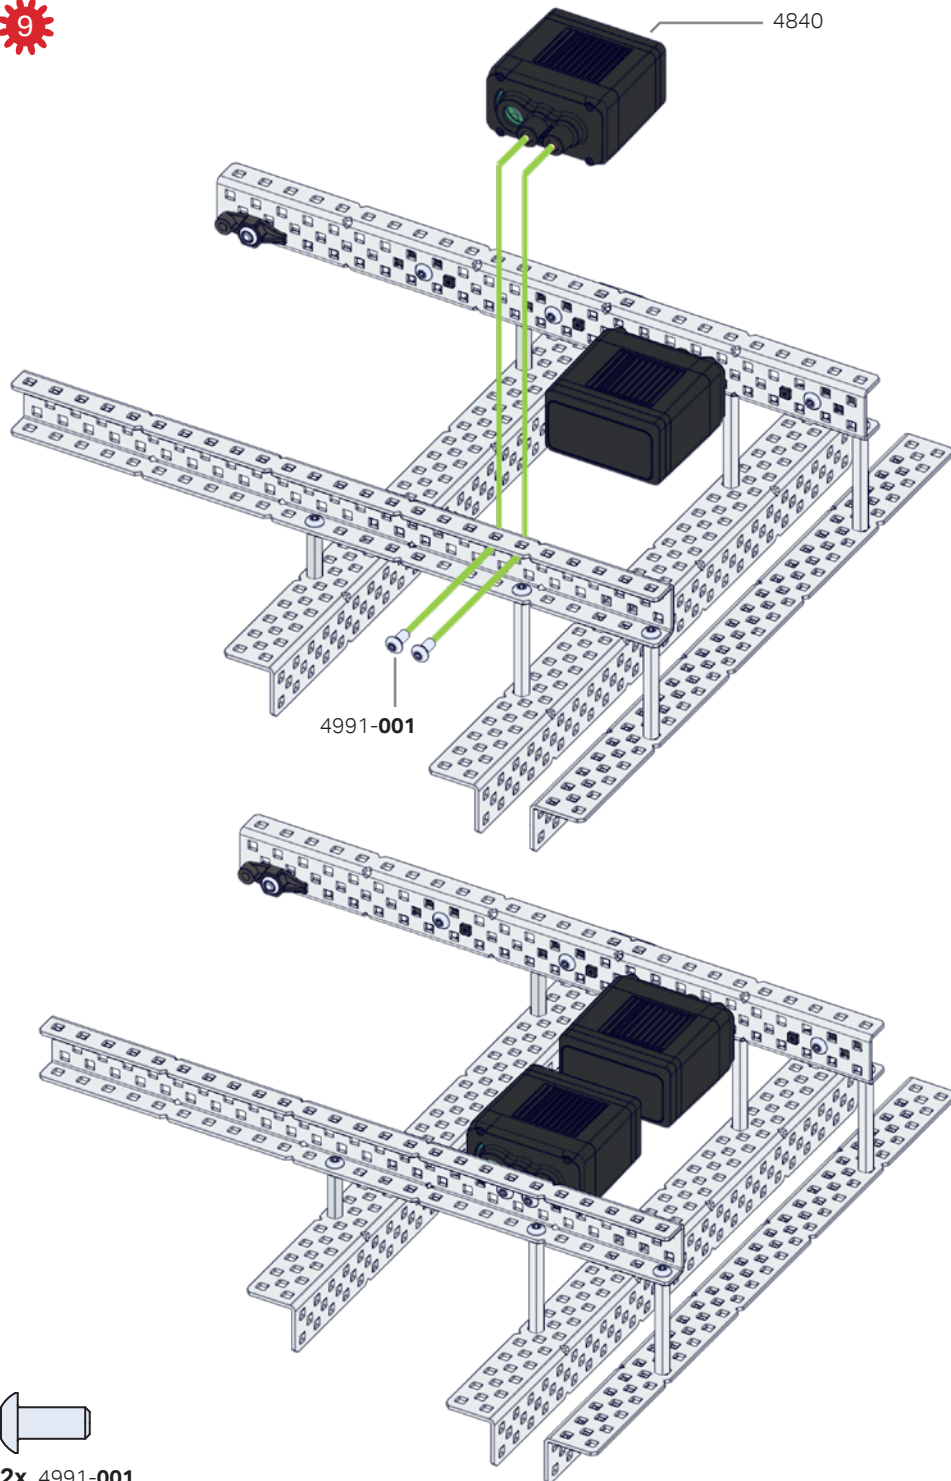

4840

4991-001

2x 4991-001

1027-001

6009-003

4991-001