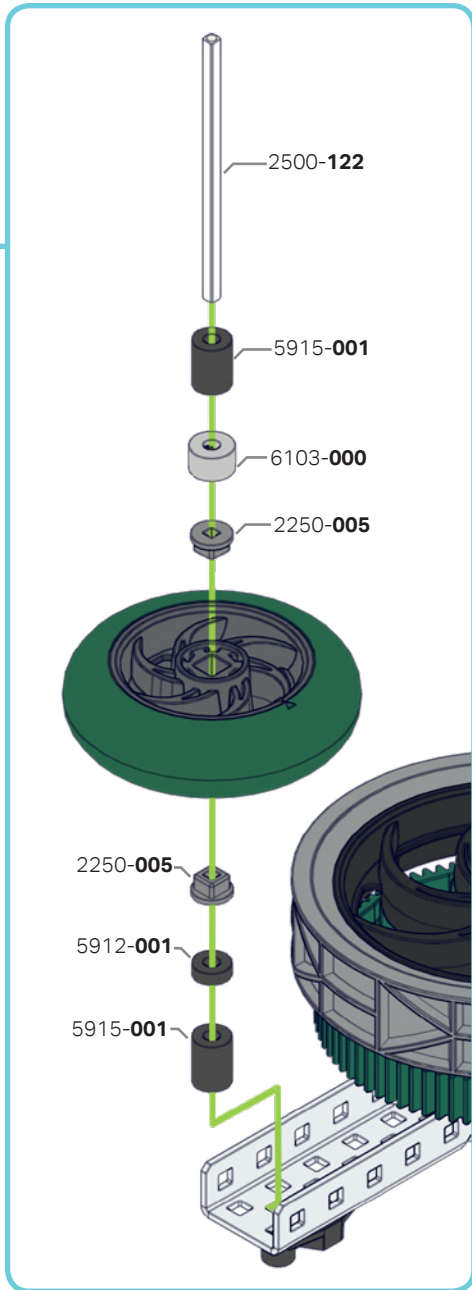

16

2x 2250-005

1x 5912-001

1x 6103-000

2x 5915-001

1x 2500-122