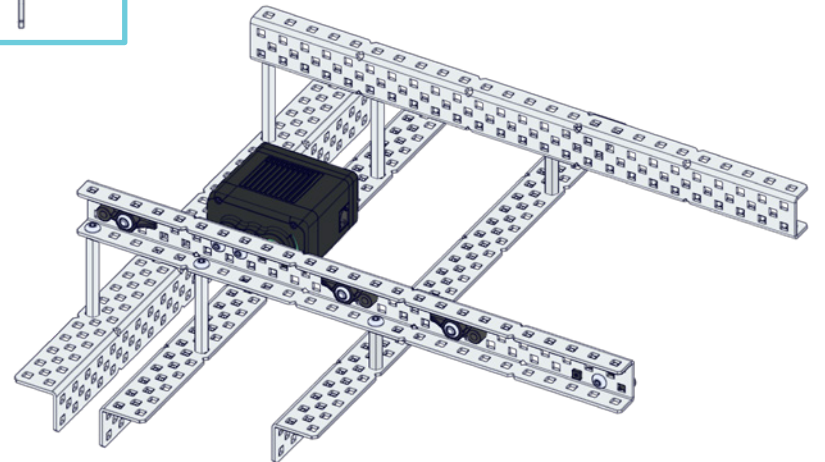

2x 4991-001

4x 1027-001

4x 4991-001

4x 6009-003