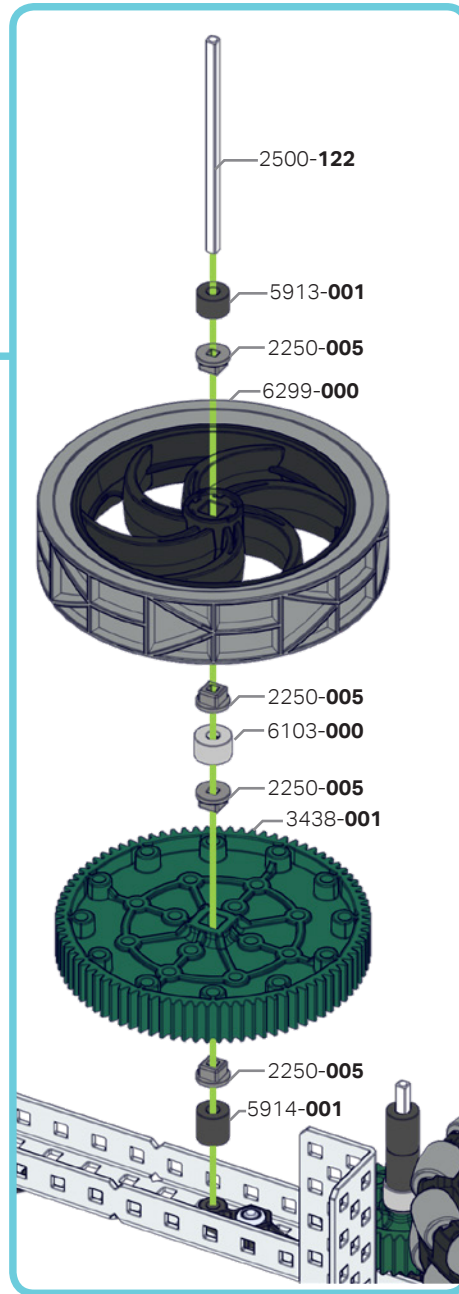

4x 2250-005

1x 5913-001

1x 6103-000

1x 5914-001

1x 2500-122