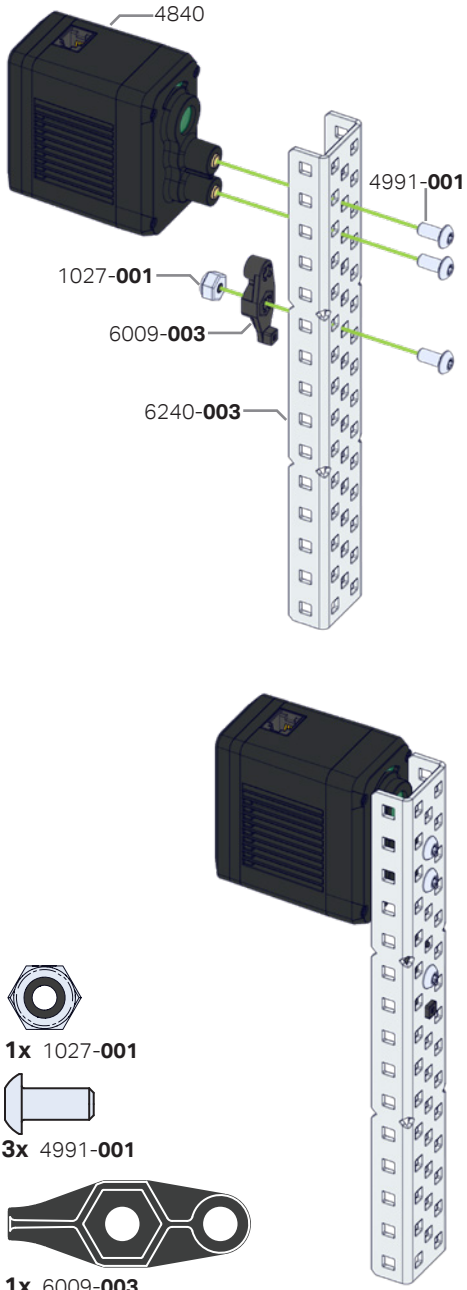

Flip Build Instructions

276-8001-751

Parts List

All V5 Control System, gears, wheels, wires, and structure are not to scale
All other parts listed are 1:1 scale

2x 276-6299-000

2x 276-6298-000

4x 276-1496-000

4x 2250-005

2x 6103-000

2x 5915-001

2x 5914-001

4831

4990-001

1x 4990-001

-  1x 1027-001
-  3x 4991-001
-  1x 6009-003

-  2x 1027-001
-  2x 4991-001
-  2x 6009-004

1x 5913-001

1x 6103-000

2x 5915-001

1x 2250-007

1x 5914-001

1x 2250-008

1x 2500-124