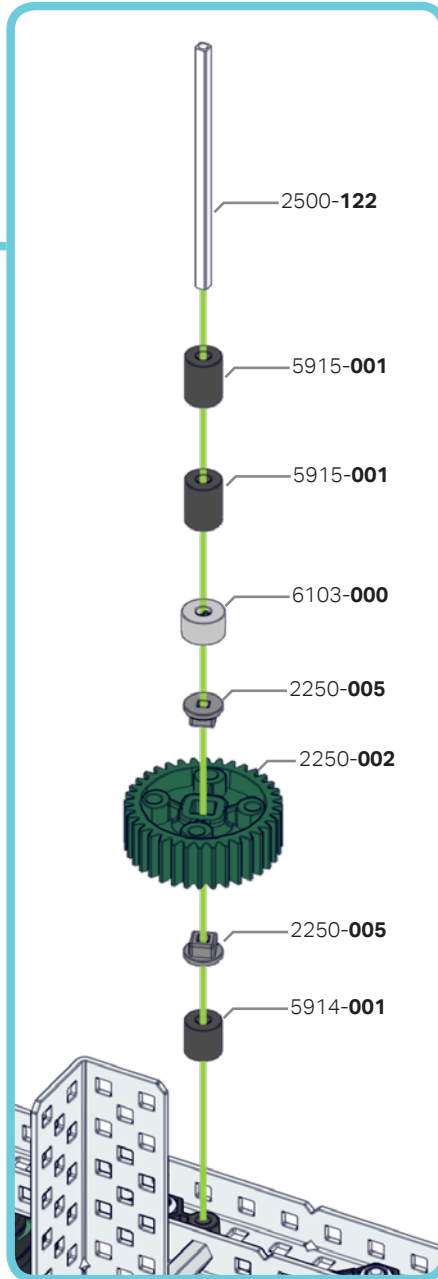

2x 2250-005

1x 5914-001

1x 6103-000

2x 5915-001

1x 2500-122