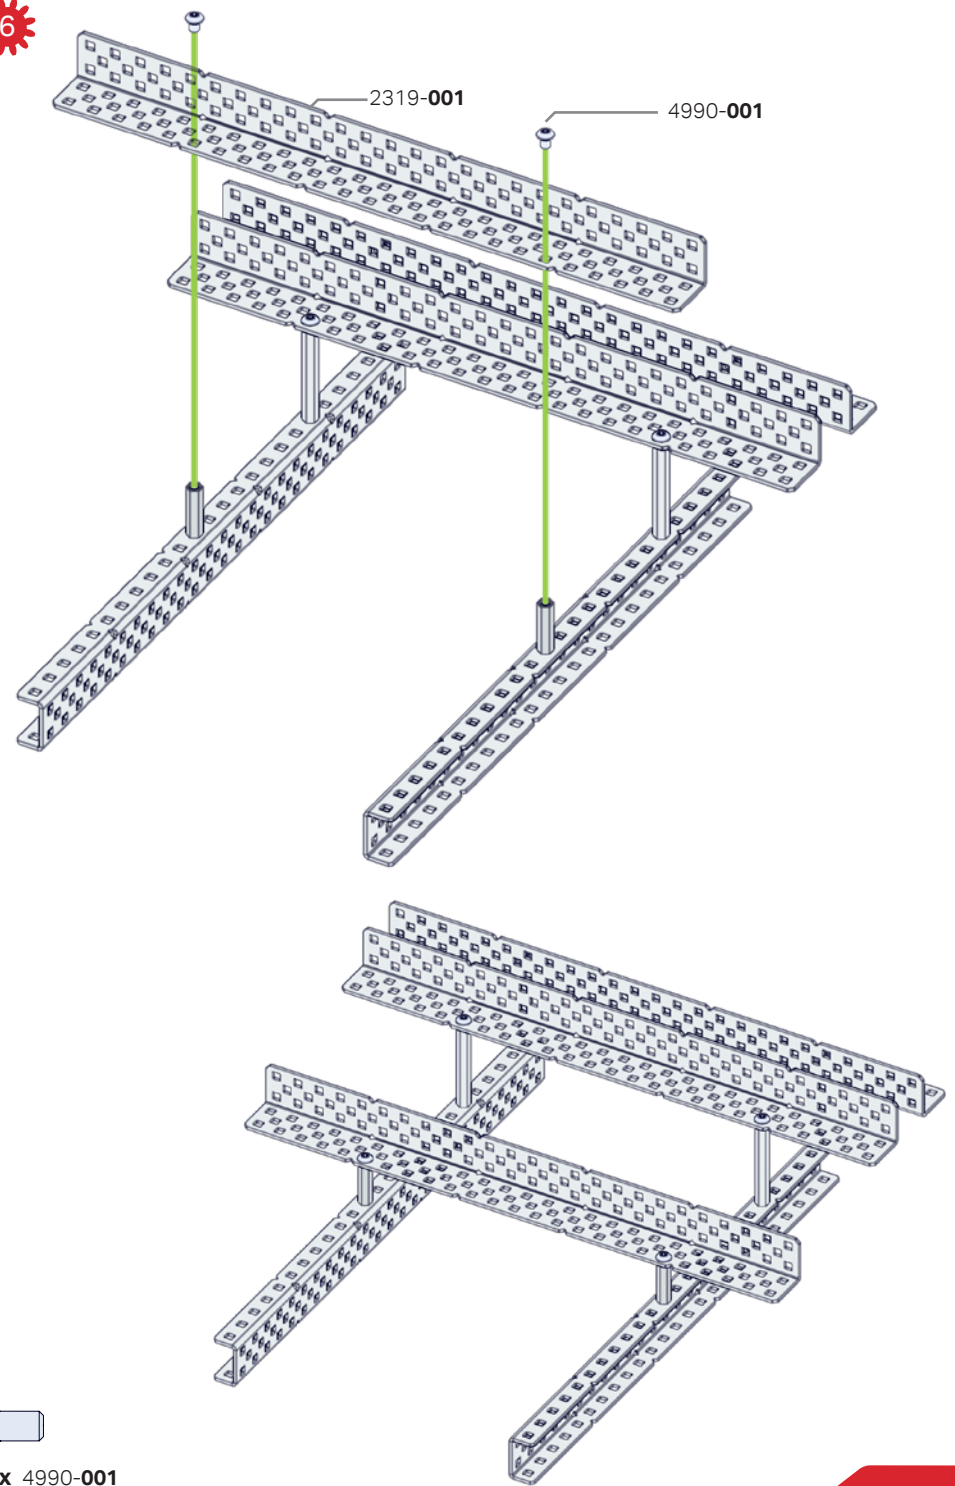

2x 4990-001

2x 1016-001

6