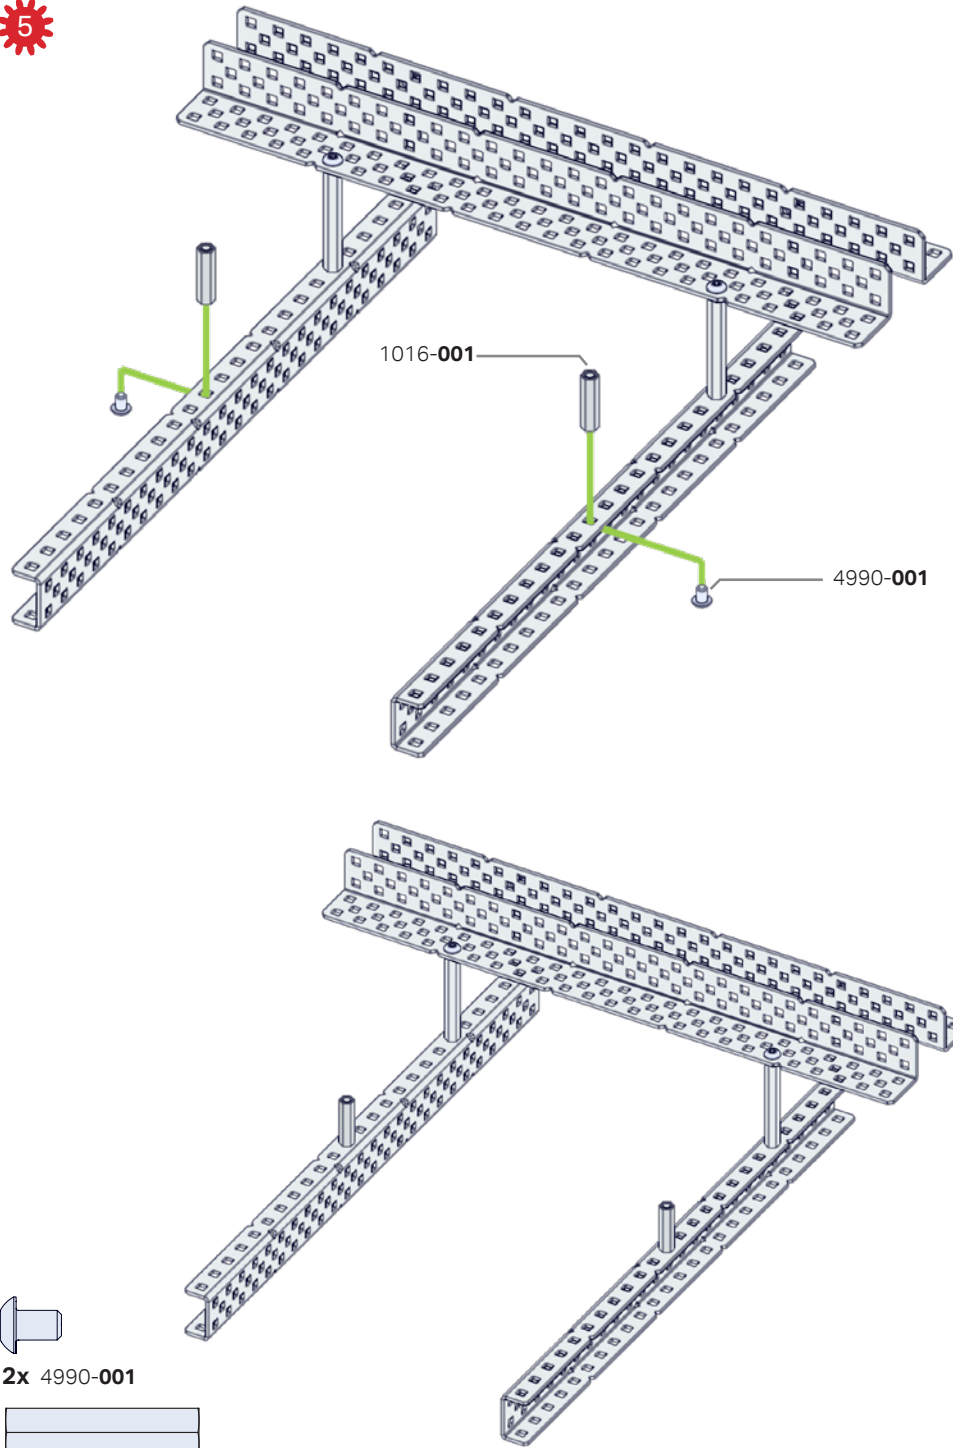

Flip Build Instructions

276-8001-751

Parts List

All V5 Control System, gears, wheels, wires, and structure are not to scale
All other parts listed are 1:1 scale

2x 276-6299-000

2x 276-6298-000

4x 276-1496-000

1x 276-2311-001

2x 276-2289-001

2x 4990-001

2x 1018-001

2x 4990-001

3

4

5