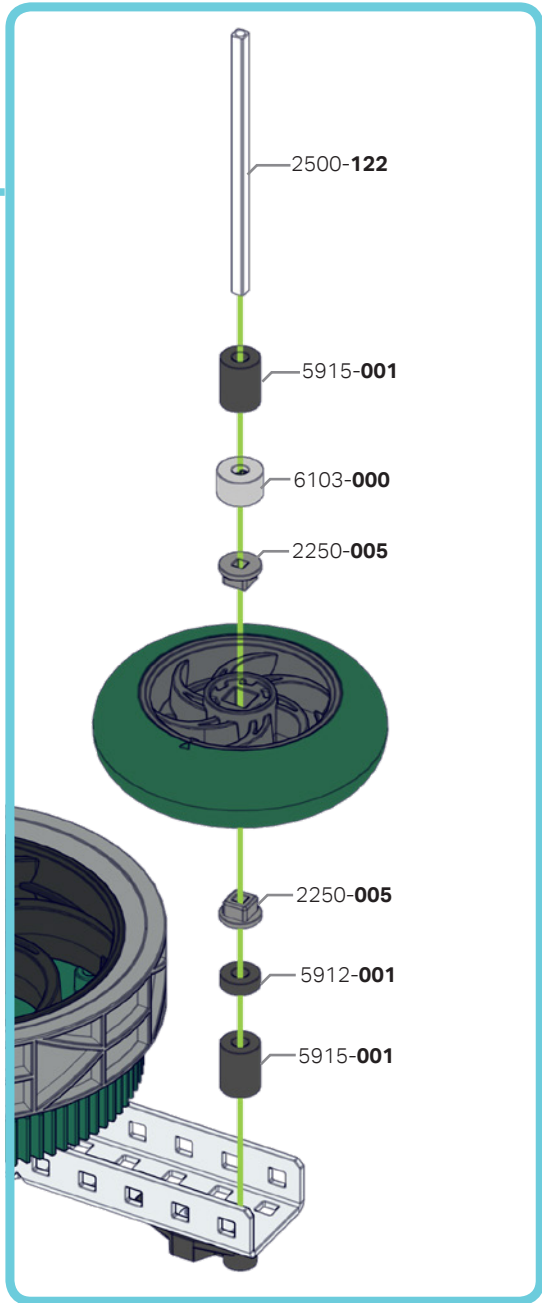

2x 2250-005

1x 6103-000

1x 5912-001

2x 5915-001

1x 2500-122