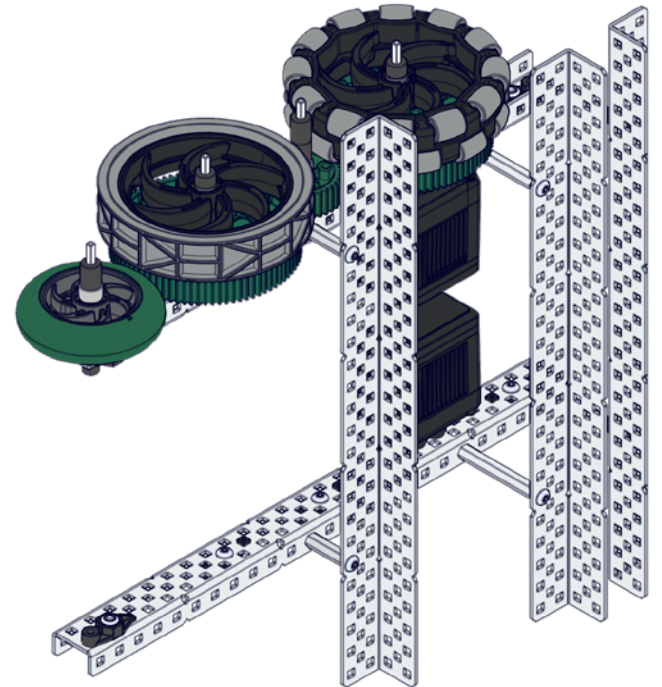

16

2x 2250-005

1x 5912-001

1x 6103-000

2x 5915-001

1x 2500-122