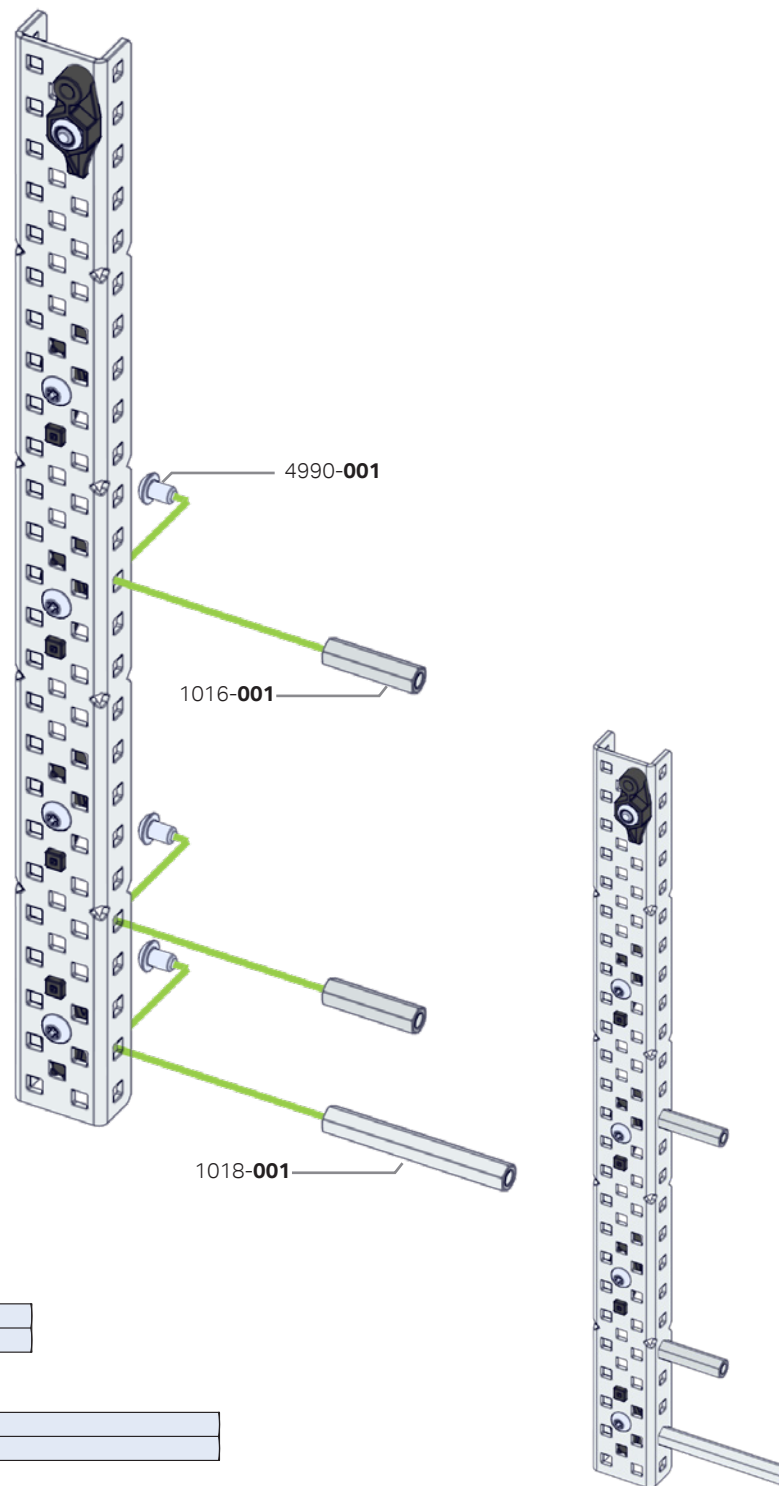

3x 4990-001

2x 1016-001

1x 1018-001