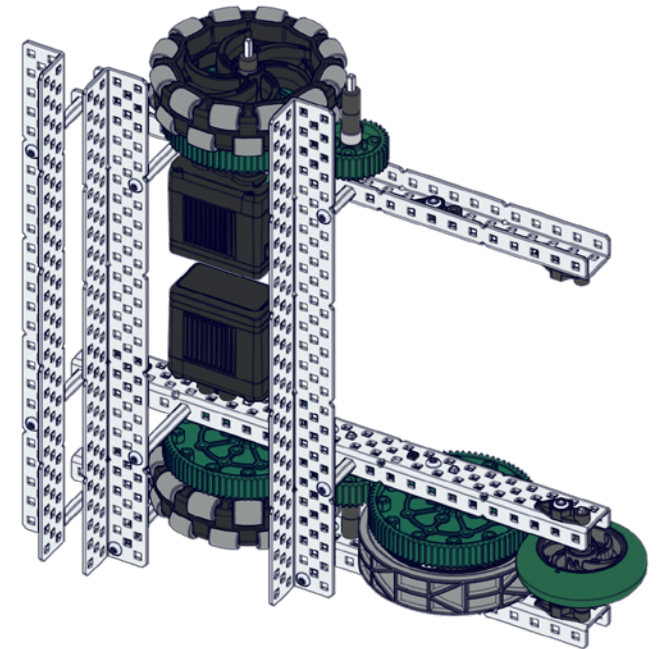

10

1x 5912-001

1x 6103-000

1x 5915-001

4x 2250-005

1x 5913-001

1x 2500-124