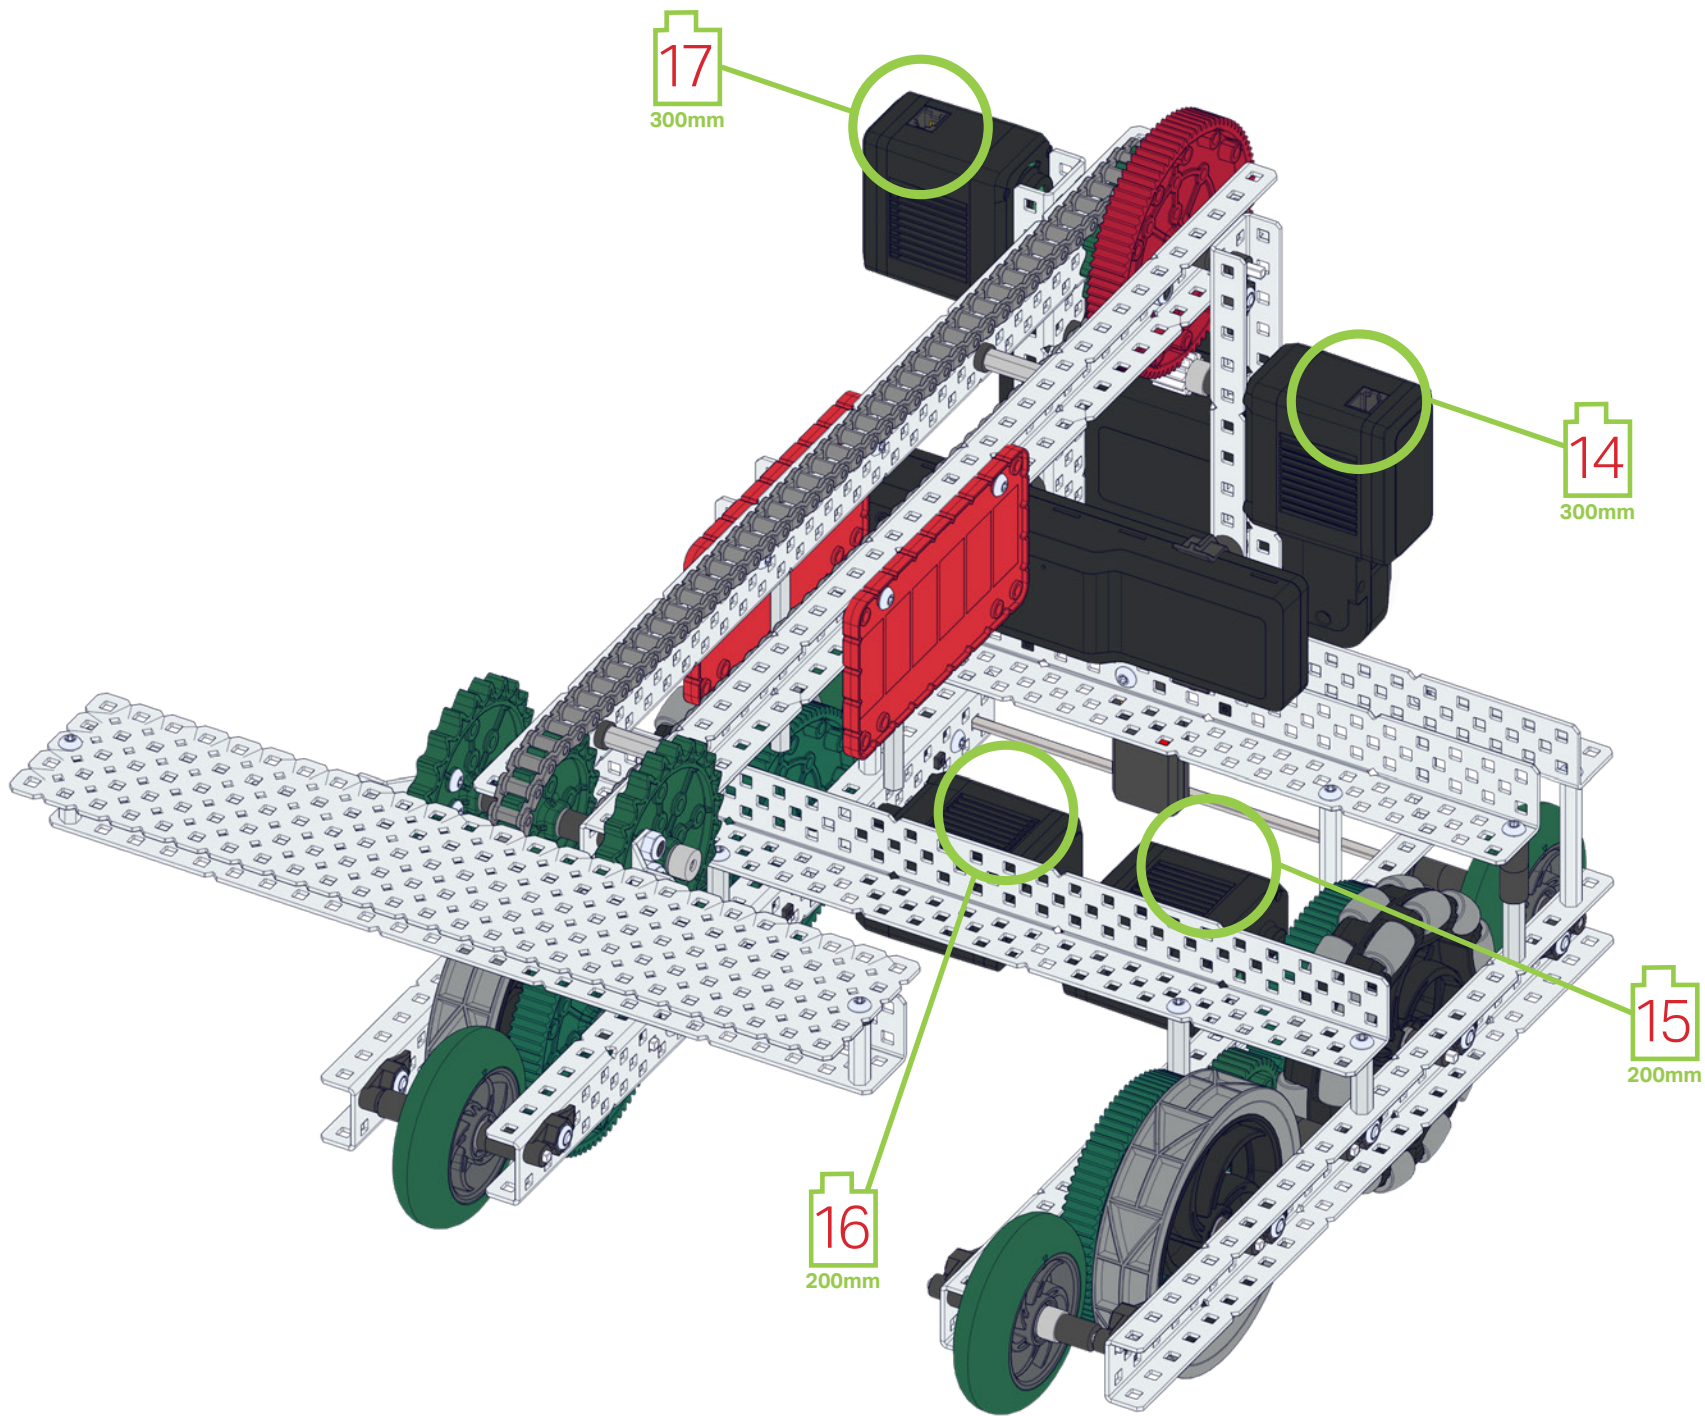

2x 4991-001

47

4811

Flip Build Instructions

276-8001-751 Rev1

Custom manufactured in China for Innovation First Trading SARL. Distributed in the U.S.A., Mexico, Caribbean, Central & South America by VEX Robotics, Inc., 6725 W. FM 1570, Greenville, TX 75402, U.S.A. Distributed in China by Innovation First International (Shenzhen), Ltd., Suite 1906, Excellence Tower, 98 Fuhua Yi Road, Futian, Shenzhen, Guangdong, China 518048. Distributed in other regions by Innovation First Trading SARL, 21b rue Gabriel Lippmann, L-5365 Munsbach, Luxembourg +352 27 86 04 87. Distributed in Canada by / Distribué au Canada par / Innovation First Trading, Inc., 67 25 W. FM 1570, Greenville, TX 75402, U.S.A.