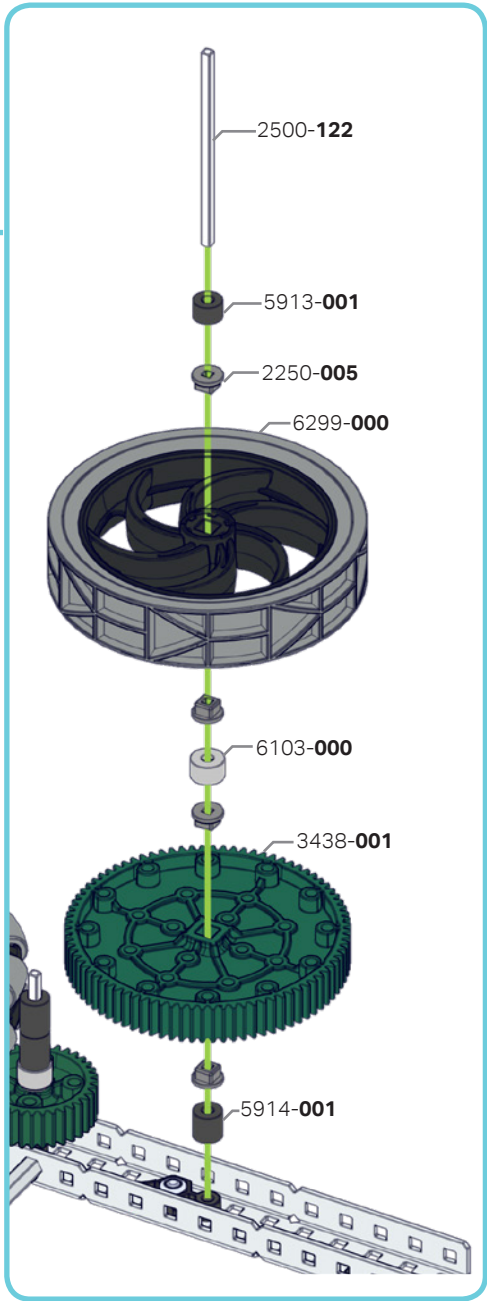

4x 2250-005

1x 5913-001

1x 6103-000

1x 5914-001

1x 2500-122