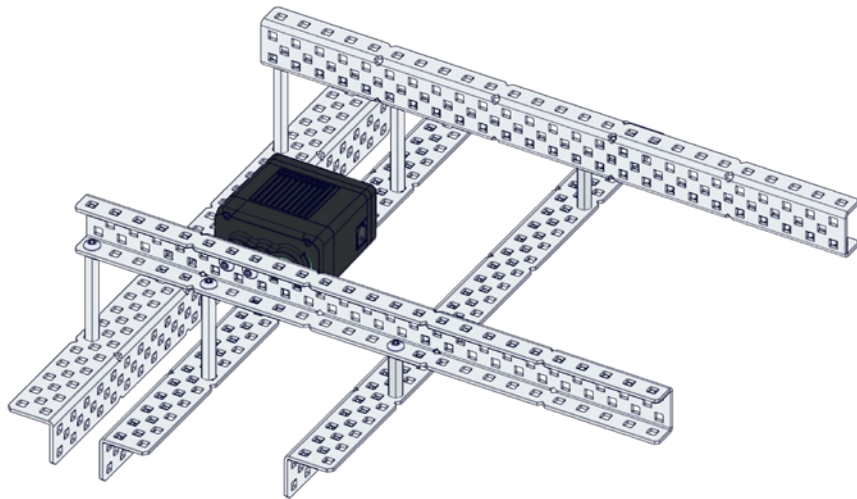

2x 4991-001

4x 1027-001

4x 4991-001

4x 6009-003