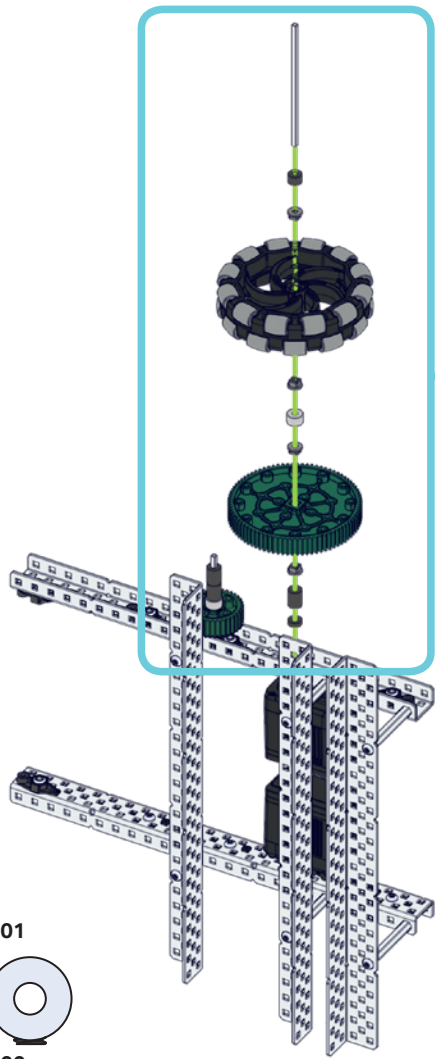

1x 5912-001

1x 6103-000

1x 5915-001

4x 2250-005

1x 5913-001

1x 2500-124