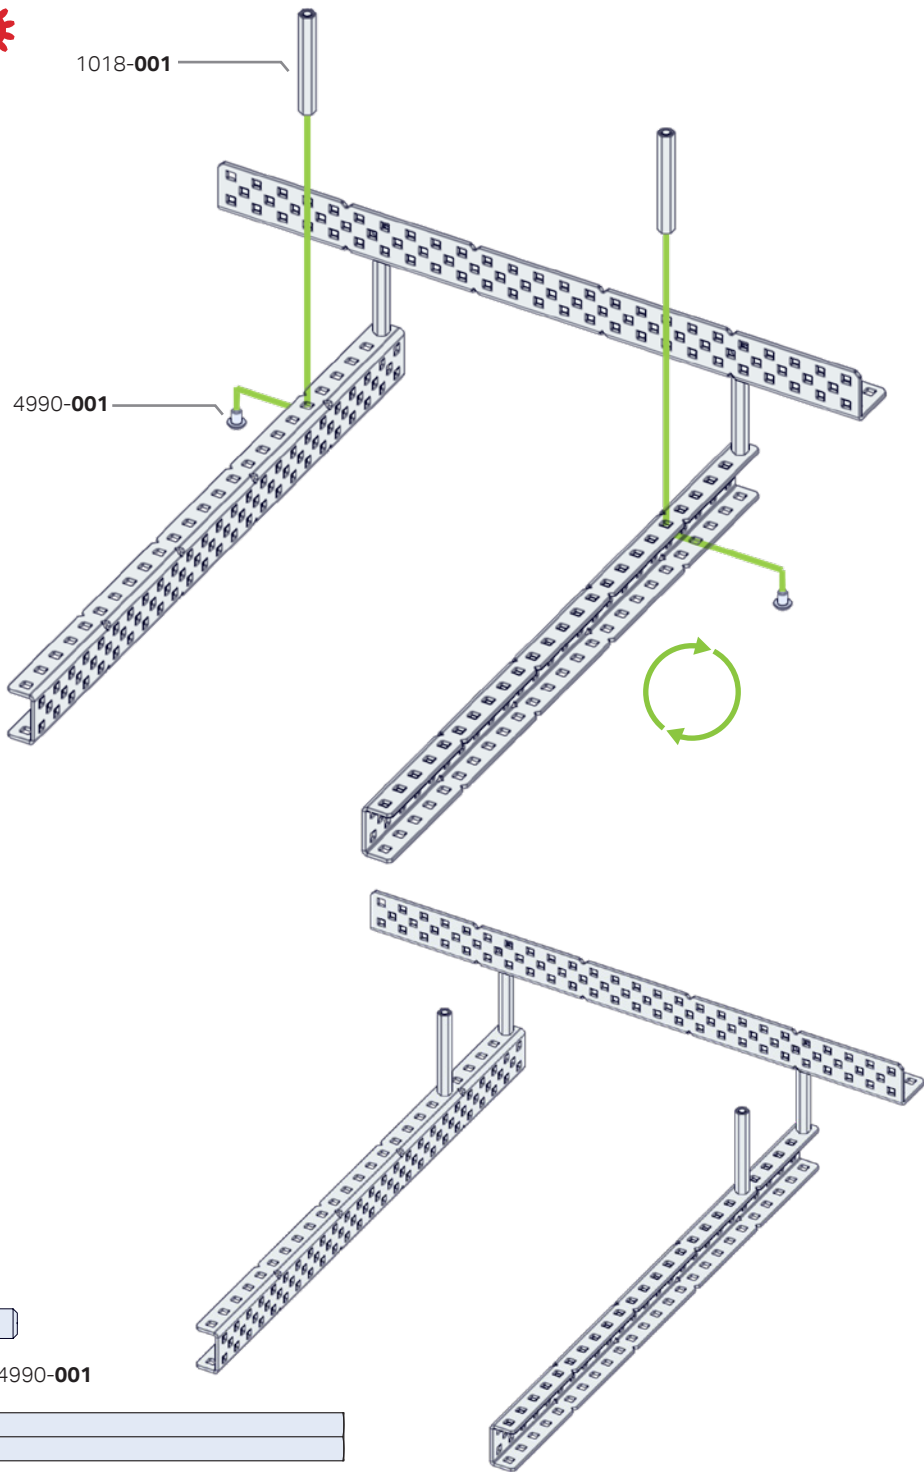

Flip Build Instructions

276-8001-751

Parts List

All V5 Control System, gears, wheels, wires, and structure are not to scale
All other parts listed are 1:1 scale

2x 276-6299-000

2x 276-6298-000

4x 276-1496-000

1x 276-2311-001

2x 276-2289-001

2x 4990-001

2x 1018-001

2x 4990-001

3

4

5